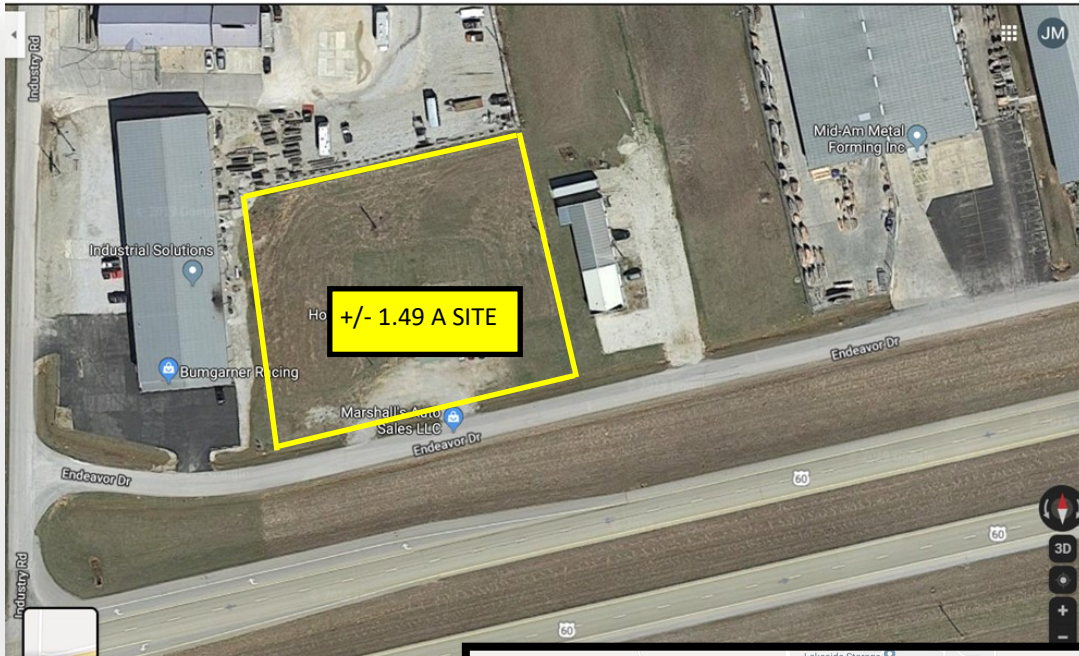

1.49 +/- Acre Tract - For Sale

71 Endeavor Dr., Rogersville, MO 65742

HIGHLIGHTS

- +/- 1.49 Acre Tract
- +/- 64,904 SF
- Highway 60 visibility
- Webster County, Outside Rogersville City Limits
- Sales Price: $\$2.77 / SF = \$180,000.00$